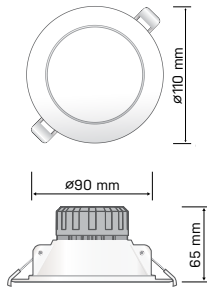

SPECIFICATIONS	
Body Material:	Polycarbonate
Diffuser Material:	Polycarbonate (Opal)
Fascia Colour:	White: RAL 9003
IP Rating:	Front: IP44 Body: IP20
IC Rating	IC-4 (ta 25°C)
Beam Angle:	50°
CRI:	>80 (>90 option)
SDCM:	<5 (<3 option)
Driver:	Integral
Power Lead:	1.1m Flex & Plug
Input:	220-240V, 50/60Hz
Electrical Classification:	Class 2
Power Factor:	>0.9
Protection:	Overload / Short Circuit
Lifespan:	>50,000hrs @Ta25°C (L70)
Operating Ambient Temperature:	-25 to 50°C
Smart:	KASTA Compatible
Dimming:	Phase-Cut Dimmable (Trailing Edge, 1-100%)

VIVA90-MULTI

VIVA110-MULTI

DIMENSIONS

VIVA90-MULTI

VIVA110-MULTI

FIND OUT MORE: