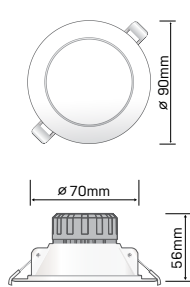

POWER	LUMENS	EFFICACY	CCT	CUTOUT	WEIGHT	SAP CODE	PRODUCT CODE
7W	550 lm	79 lm/W	3000K	Ø70mm	0.18kg	2000690	VIVA90-MULTI
	620 lm	89 lm/W	4200K				
	600 lm	86 lm/W	5700K				
9W	840 lm	94 lm/W	3000K	Ø90mm	0.22kg	2000509	VIVA110-MULTI
	880 lm	98 lm/W	4200K				
	850 lm	94 lm/W	5700K				

SPECIFICATIONS	
Body Material:	Polycarbonate
Diffuser Material:	Polycarbonate (Opal)
Fascia Colour:	White: RAL 9003
IP Rating:	Front: IP44 Body: IP20
IC Rating	IC-4 (ta 25°C)
Beam Angle:	50°
CRI:	>80 (>90 option)
SDCM:	<5 (<3 option)
Driver:	Integral
Power Lead:	1.1m Flex & Plug
Input:	220-240V, 50/60Hz
Electrical Classification:	Class 2
Power Factor:	>0.9
Protection:	Overload / Short Circuit
Lifespan:	>50,000hrs @Ta25°C (L70)
Operating Ambient Temperature:	-25 to 50°C
Smart:	KASTA Compatible
Dimming:	Phase-Cut Dimmable (Trailing Edge, 1-100%)

APPLICATIONS
Retail
Hospitality
Function Areas
Office

ACCESSORIES	
Clip-on Trim Black TRB-VIVA90 (SAP 2001058) TRB-VIVA110 (SAP 2000453)	
Clip-on Trim Nickel TRN-VIVA90 (SAP 2000894) TRN-VIVA110 (SAP 2000482)	
Clip-on Trim Gold TRG-VIVA110 (SAP 2000454) (Not available for VIVA90-MULTI)	
Adaptor Ring Ø130mm (Cut Out Ø110-120mm) TRIM-VIVA110-130-W (SAP 2000887) (VIVA110-MULTI only)	
Adaptor Ring Ø170mm (Cut Out Ø110-160mm) TRIM-VIVA110-170-W (SAP 2000663) (VIVA110-MULTI only)	
Surface Mount Kit: SM-ENC-DL (SAP 2001870) (VIVA110-MULTI only)	
Suspension Kit: SM-ENC-SUSKIT (SAP 2001871) (VIVA110-MULTI only)	

VIVA90-MULTI

VIVA110-MULTI

DIMENSIONS

VIVA90-MULTI

VIVA110-MULTI

FIND OUT MORE: